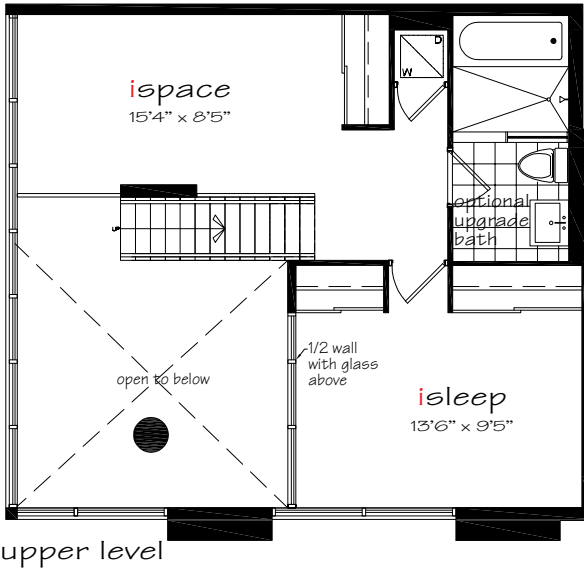

5 Suite Number Second Floor

standard bath

i1125 / 2 Bedroom + Den 1125 SQ. FT.