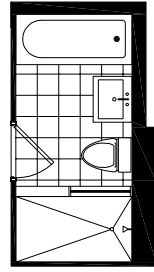

5 Suite Number Second Floor

standard bath

i1125 / 2 Bedroom + Den 1125 SQ. FT.