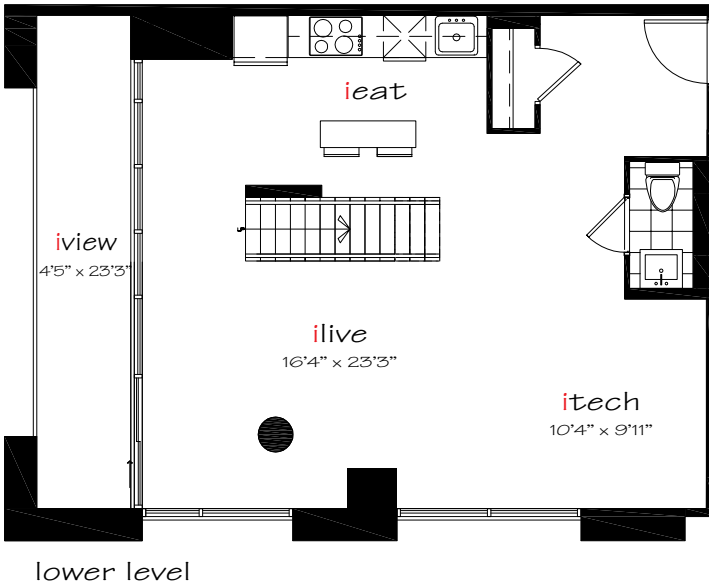

5 Suite Number Second Floor

standard bath

i1125 / 2 Bedroom + Den 1125 SQ. FT.