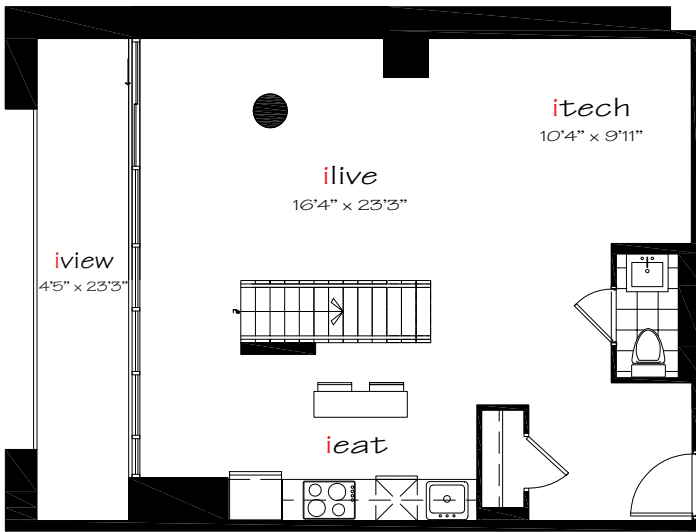

12 Suite Number Second Floor

upper level

standard bath

lower level

i1125b / 2 Bedroom + Den 1125 SQ. FT.