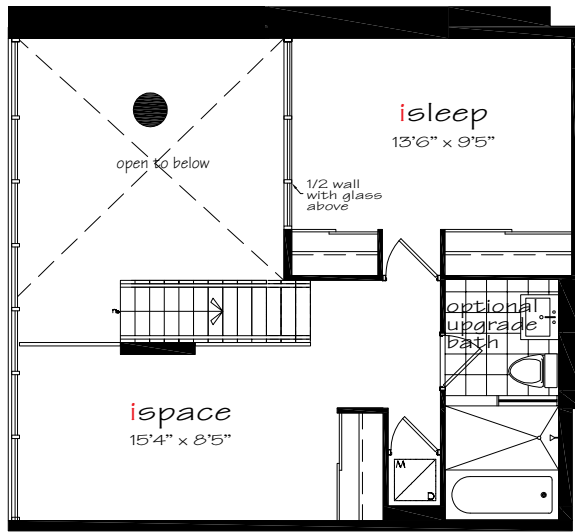

12 Suite Number Second Floor

upper level

standard bath

lower level

i1125b / 2 Bedroom + Den 1125 SQ. FT.