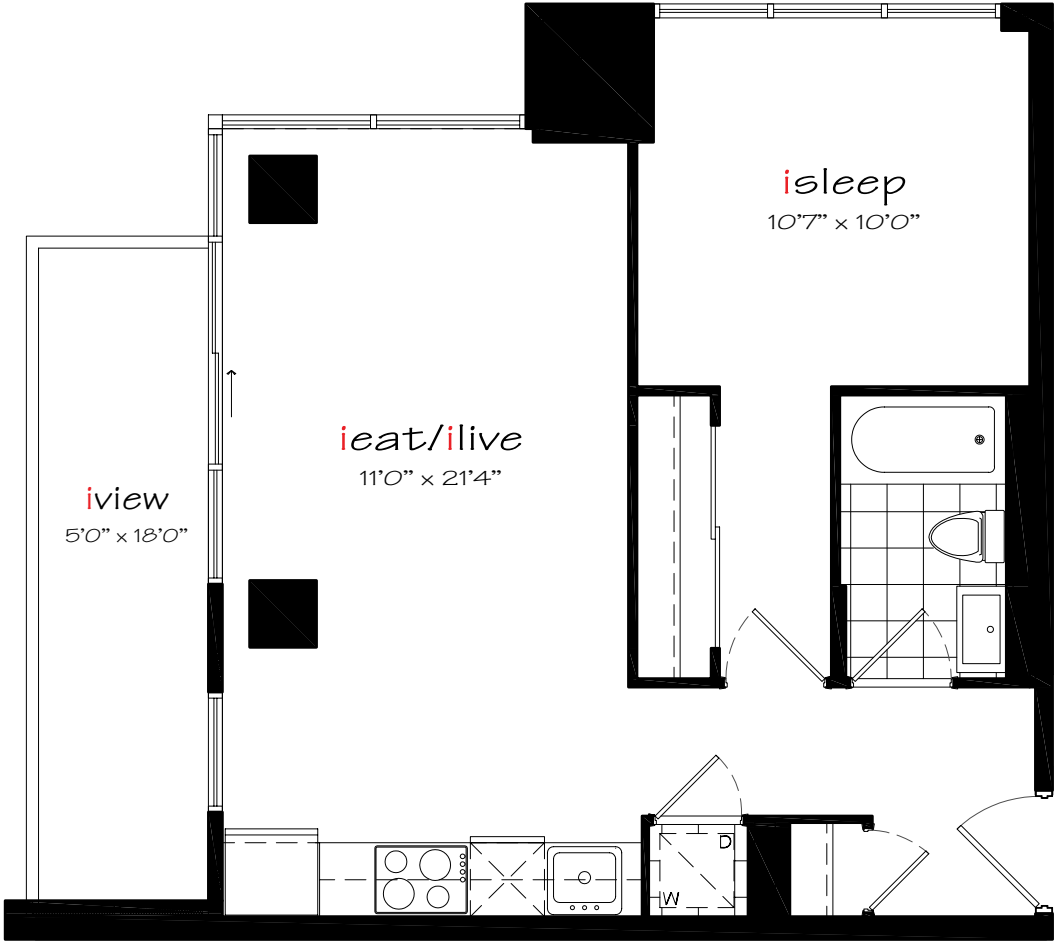

FLOORS 7 - 22

12 Suite Numbers 7th to 22nd Floors

i560 / 1 Bedroom 560 SQ. FT.

Dimensions, specifications, layouts (including tile patterns), window sizes, mullions and materials are approximate only, may vary and are subject to change as provided in Agreement of Purchase and Sale. Floor area measured in accordance with Tarion bulletin #22. Actual living areas will vary from floor areas stated. E.&O.E. Plan not to scale. Plan may be reversed.