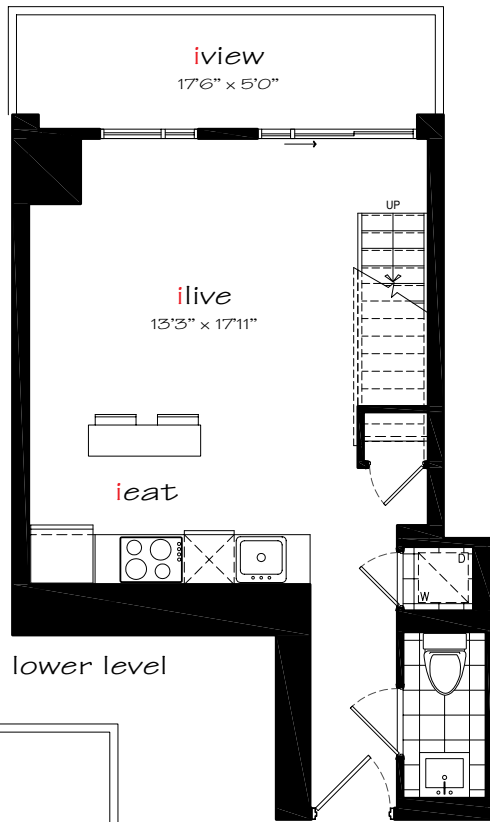

FLOORS 13 - 20

09 Suite Numbers 13th to 19th Floor

lower level

upper level

i850 / 1 Bedroom + Den 850 SQ. FT.