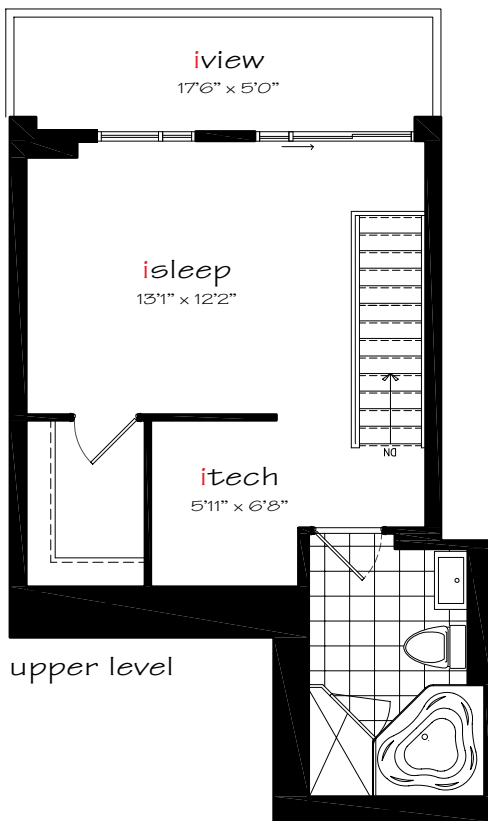

FLOORS 13 - 20

09 Suite Numbers 13th to 19th Floor

lower level

upper level

i850 / 1 Bedroom + Den 850 SQ. FT.