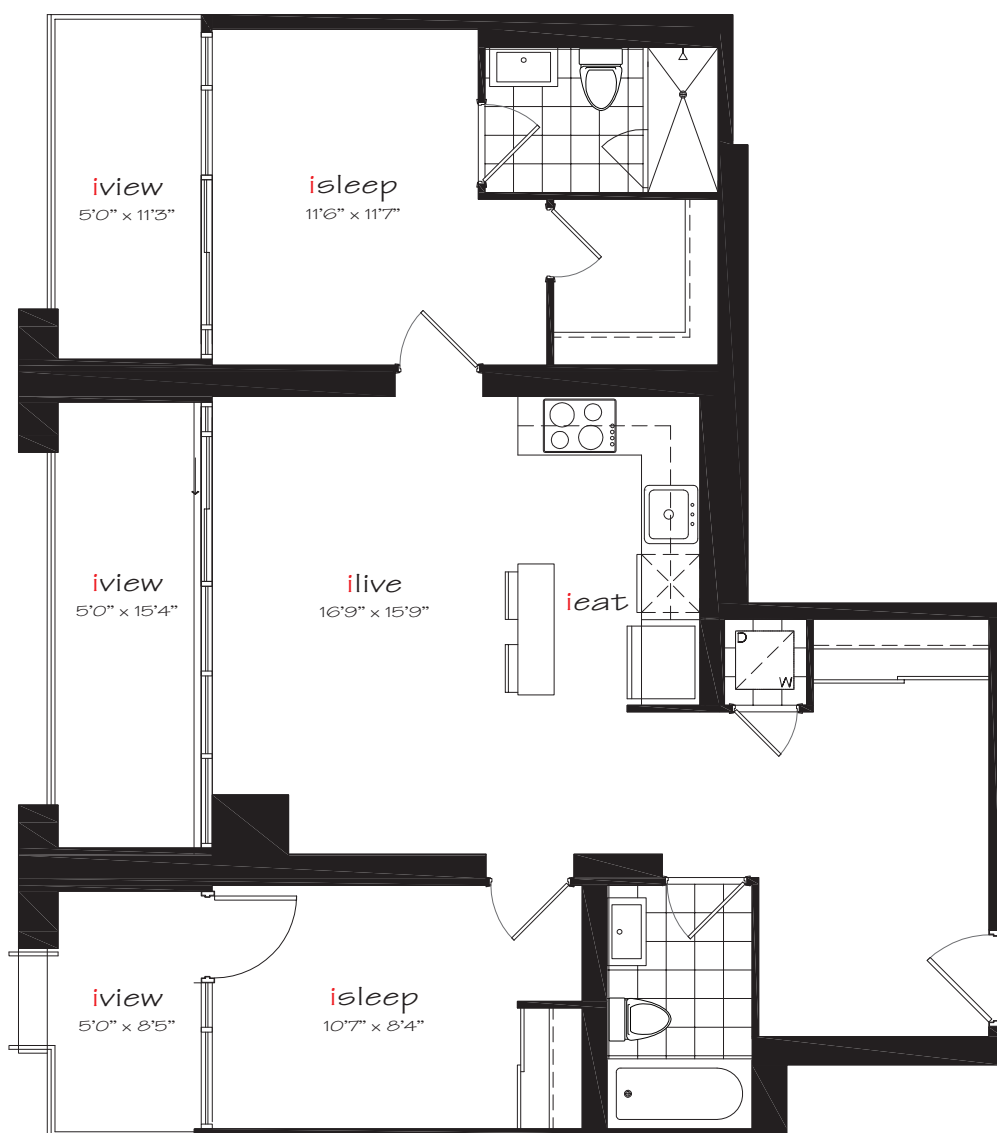

GROUND FLOOR PLAN

10 Suite Number Ground Floor

i870 / 2 Bedroom 870 SQ. FT.

Dimensions, specifications, layouts (including tile patterns), window sizes, mullions and materials are approximate only, may vary and are subject to change as provided in Agreement of Purchase and Sale. Floor area measured in accordance with Tarion bulletin #22. Actual living areas will vary from floor areas stated. E.&O.E. Plan not to scale. Plan may be reversed.